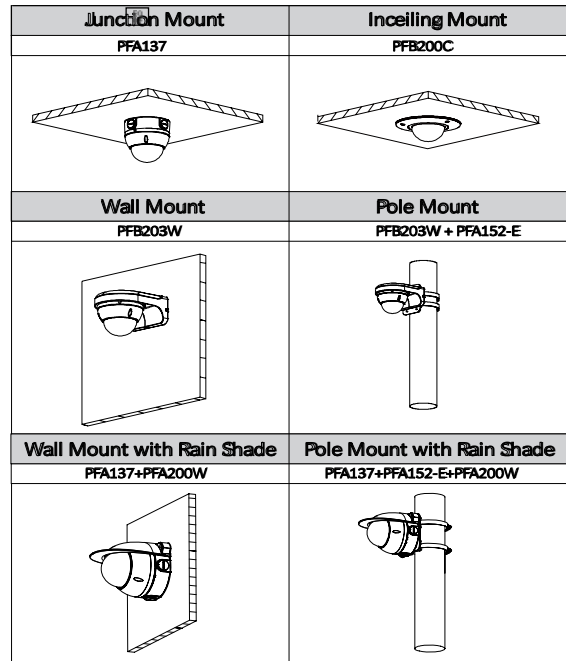

Construction

Casing	Metal
Dimensions	φ122mm×88.9mm(4.80"×3.50")
Net Weight	0.4Kg (0.88lb)
Gross Weight	0.54Kg(1.19lb)

Ordering Information

Type	Part Number	Description
2MP camera	DH-IPC-HDBW2231RP-ZS	2MP WDR IR Dome Network Camera, PAL
	DH-IPC-HDBW2231RN-ZS	2MP WDR IR Dome Network Camera, NTSC
	IPC-HDBW2231RP-ZS	2MP WDR IR Dome Network Camera, PAL
	IPC-HDBW2231RN-ZS	2MP WDR IR Dome Network Camera, NTSC
	DH-IPC-HDBW2231RP-VFS	2MP WDR IR Dome Network Camera, PAL
	DH-IPC-HDBW2231RN-VFS	2MP WDR IR Dome Network Camera, NTSC
	IPC-HDBW2231RP-VFS	2MP WDR IR Dome Network Camera, PAL
	IPC-HDBW2231RN-VFS	2MP WDR IR Dome Network Camera, NTSC
Accessories (optional)	PFA137	Junction box
	PFB203W	Wall mount
	PFA152-E	Pole mount
	PFB200C	In-ceiling Mount
	PFA200W	Rain shade

Accessories

Optional:

Dimensions (mm/inch)